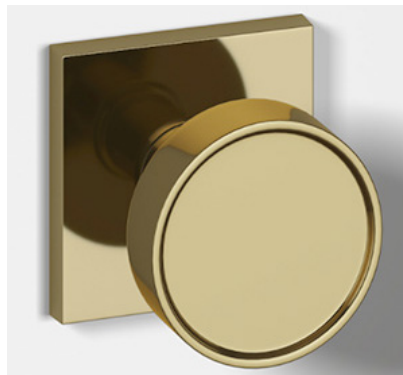

BRASS FINISHES

Flat Black
30% restocking fee

Oil Rubbed Bronze
30% restocking fee

Polished Chrome
30% restocking fee

Polished Nickel
30% restocking fee

Satin Brass
30% restocking fee

Satin Nickel
30% restocking fee

Burnished Brass
non-returnable

Polished Brass
non-returnable

Satin Chrome
non-returnable

Unlacquered Brass
non-returnable