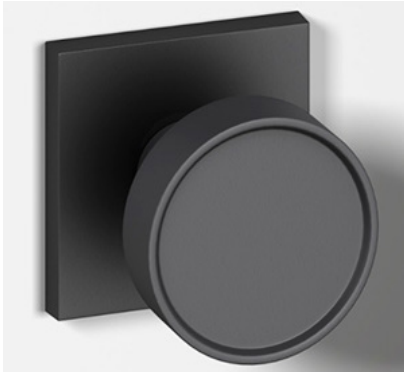

BRASS FINISHES

Flat Black
30% restocking fee

Oil Rubbed Bronze
30% restocking fee

Polished Chrome
30% restocking fee

Polished Nickel
30% restocking fee

Satin Brass
30% restocking fee

Satin Nickel
30% restocking fee

Burnished Brass
non-returnable

Polished Brass
non-returnable

Satin Chrome
non-returnable

Unlacquered Brass
non-returnable