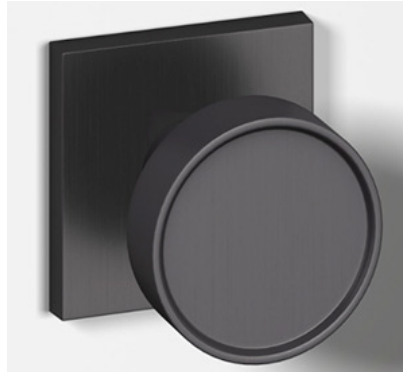

BRASS FINISHES

Flat Black
30% restocking fee

Oil Rubbed Bronze
30% restocking fee

Polished Chrome
30% restocking fee

Polished Nickel
30% restocking fee

Satin Brass
30% restocking fee

Satin Nickel
30% restocking fee

Burnished Brass
non-returnable

Polished Brass
non-returnable

Satin Chrome
non-returnable

Unlacquered Brass
non-returnable