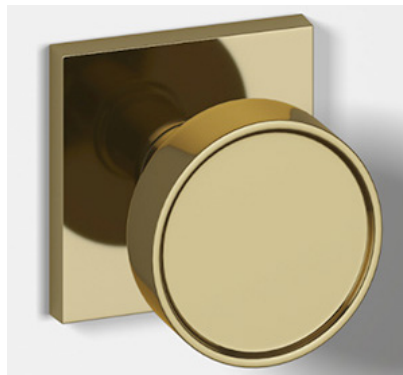

BRASS FINISHES

Flat Black
30% restocking fee

Oil Rubbed Bronze
30% restocking fee

Polished Chrome
30% restocking fee

Polished Nickel
30% restocking fee

Satin Brass
30% restocking fee

Satin Nickel
30% restocking fee

Burnished Brass
non-returnable

Polished Brass
non-returnable

Satin Chrome
non-returnable

Unlacquered Brass
non-returnable