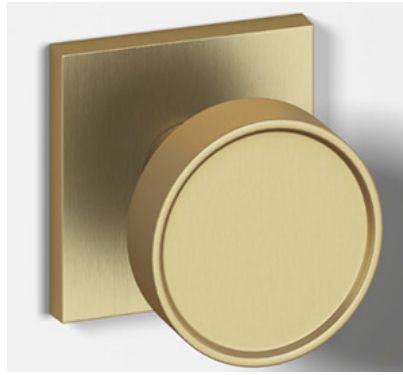

BRASS FINISHES

Flat Black
30% restocking fee

Oil Rubbed Bronze
30% restocking fee

Polished Chrome
30% restocking fee

Polished Nickel
30% restocking fee

Satin Brass
30% restocking fee

Satin Nickel
30% restocking fee

Burnished Brass
non-returnable

Polished Brass
non-returnable

Satin Chrome
non-returnable

Unlacquered Brass
non-returnable