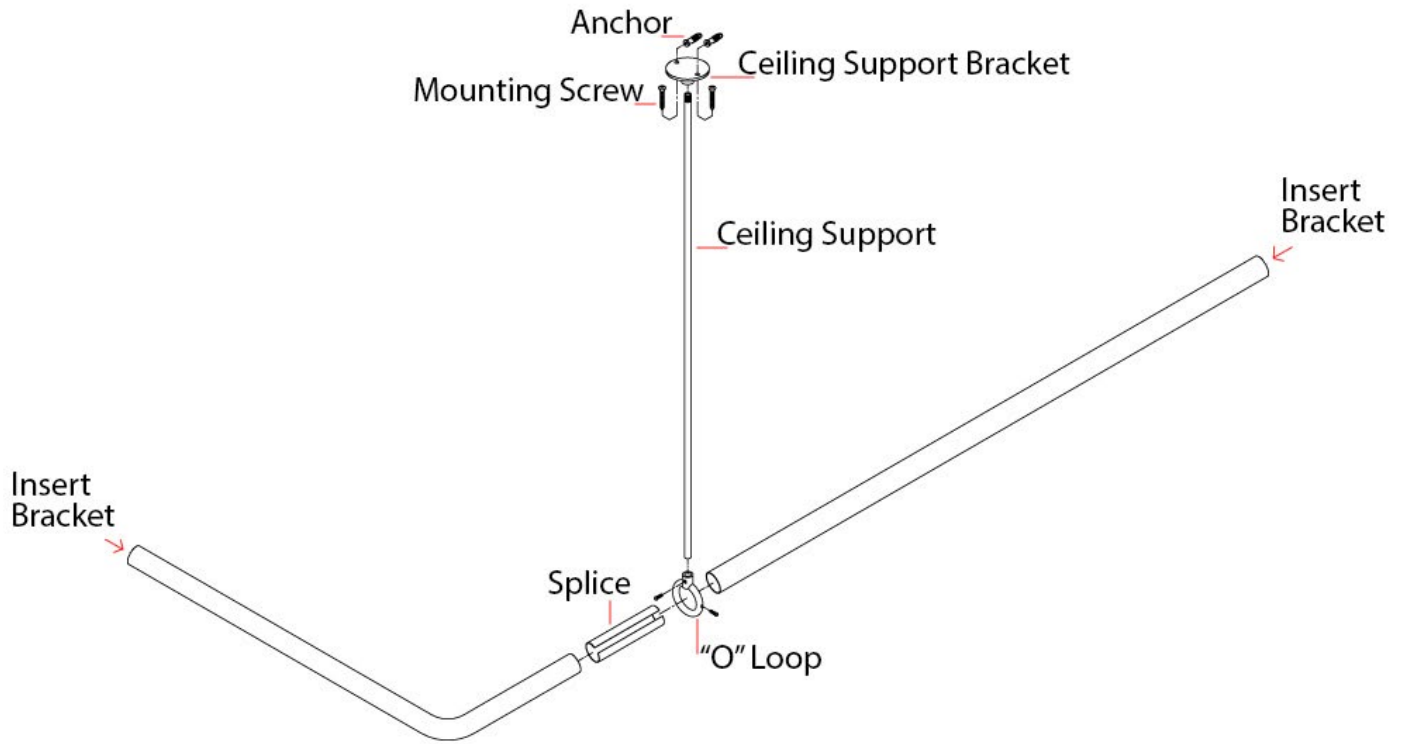

CORNER SHOWER ROD

BRACKET INSTALLATION