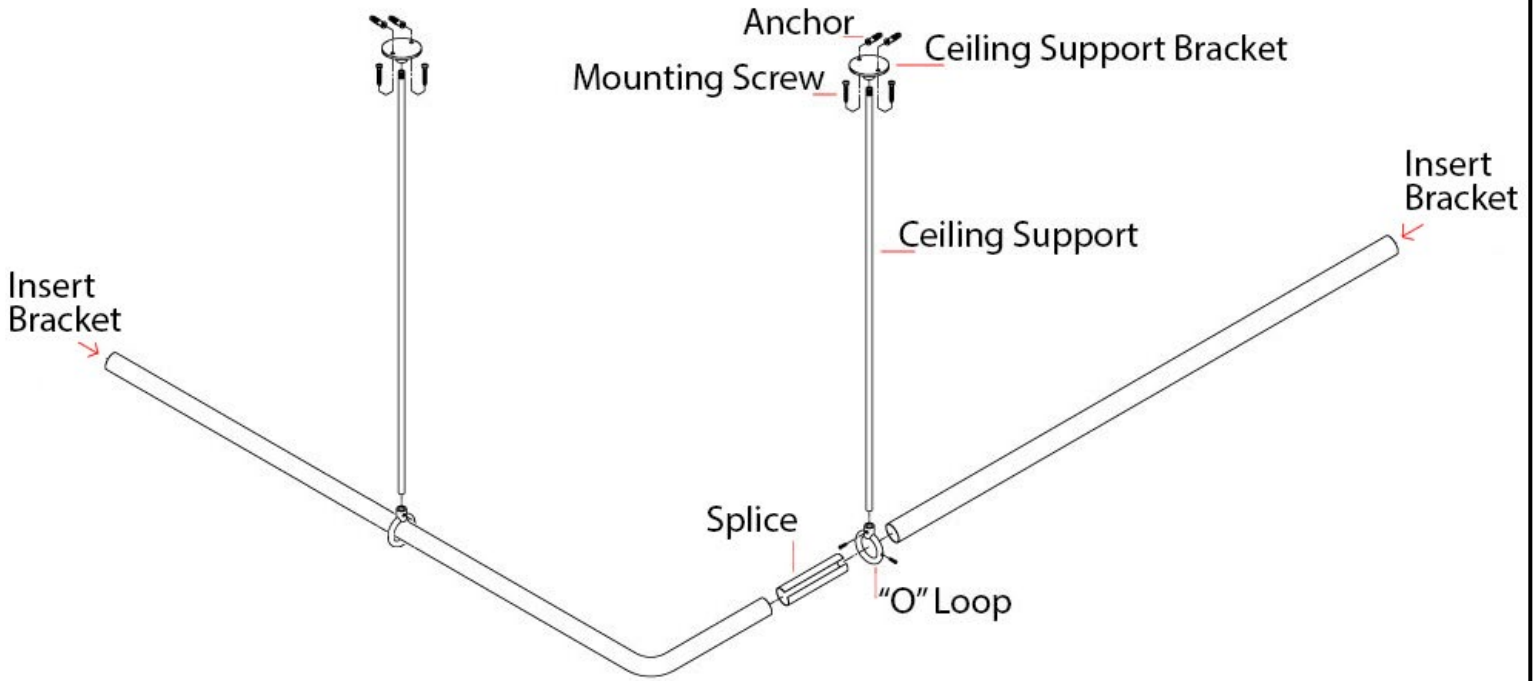

CORNER SHOWER ROD

BRACKET INSTALLATION