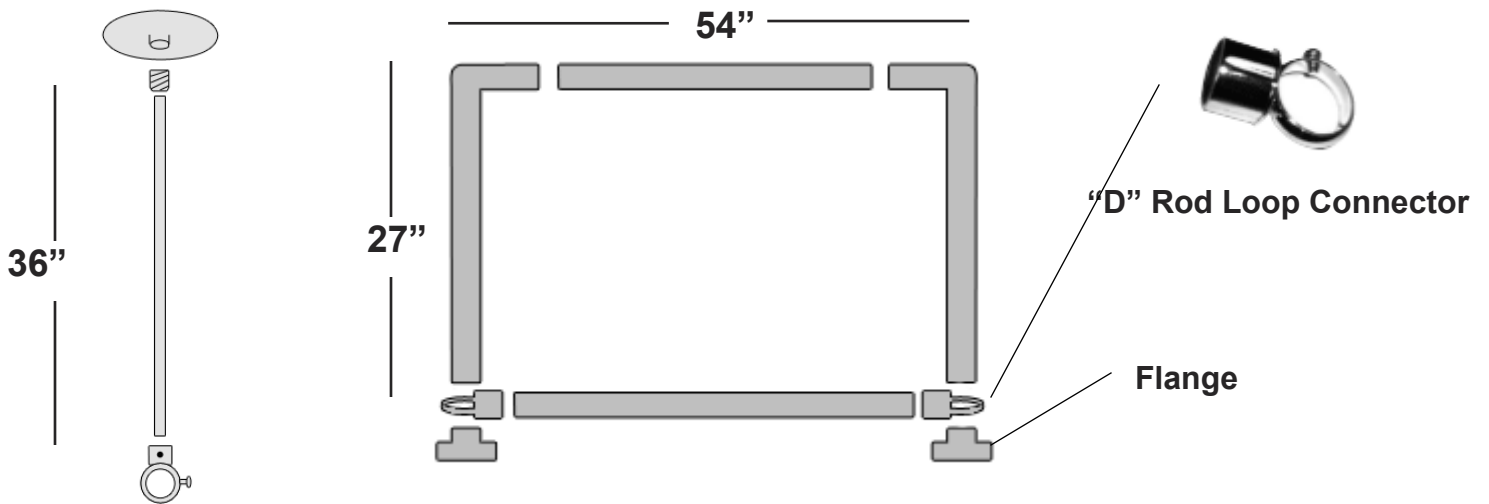

# Installation Instructions

### “D” SHAPED SHOWER ROD

#### Features:

- 1" Tubing
- Includes Rectangular Flanges
- Includes Two "D" Rod Loop Connectors
- All Rods Come As Four Pieces
- Includes 36" Ceiling Support