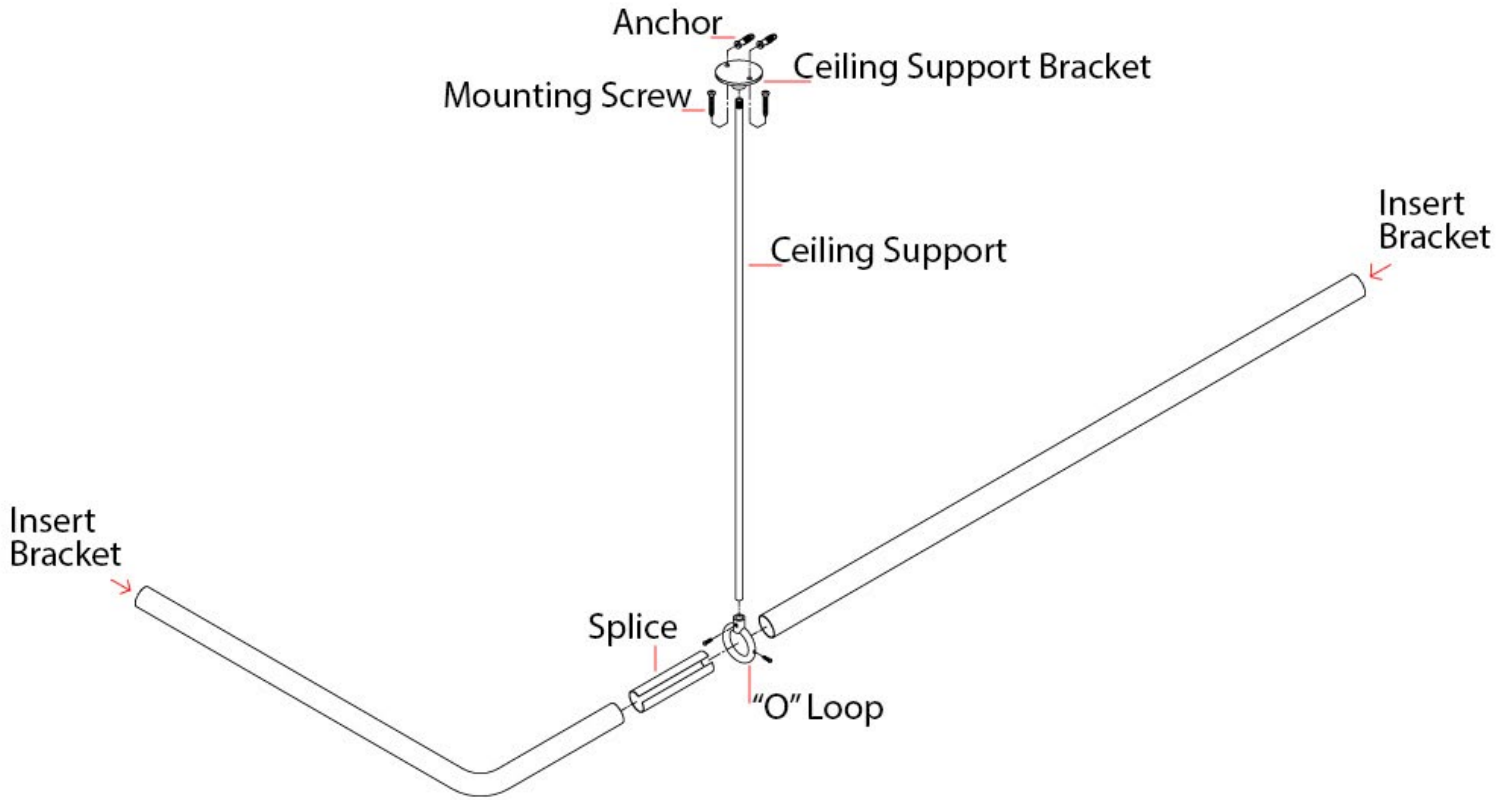

DECORATIVE CORNER SHOWER ROD

BRACKET INSTALLATION