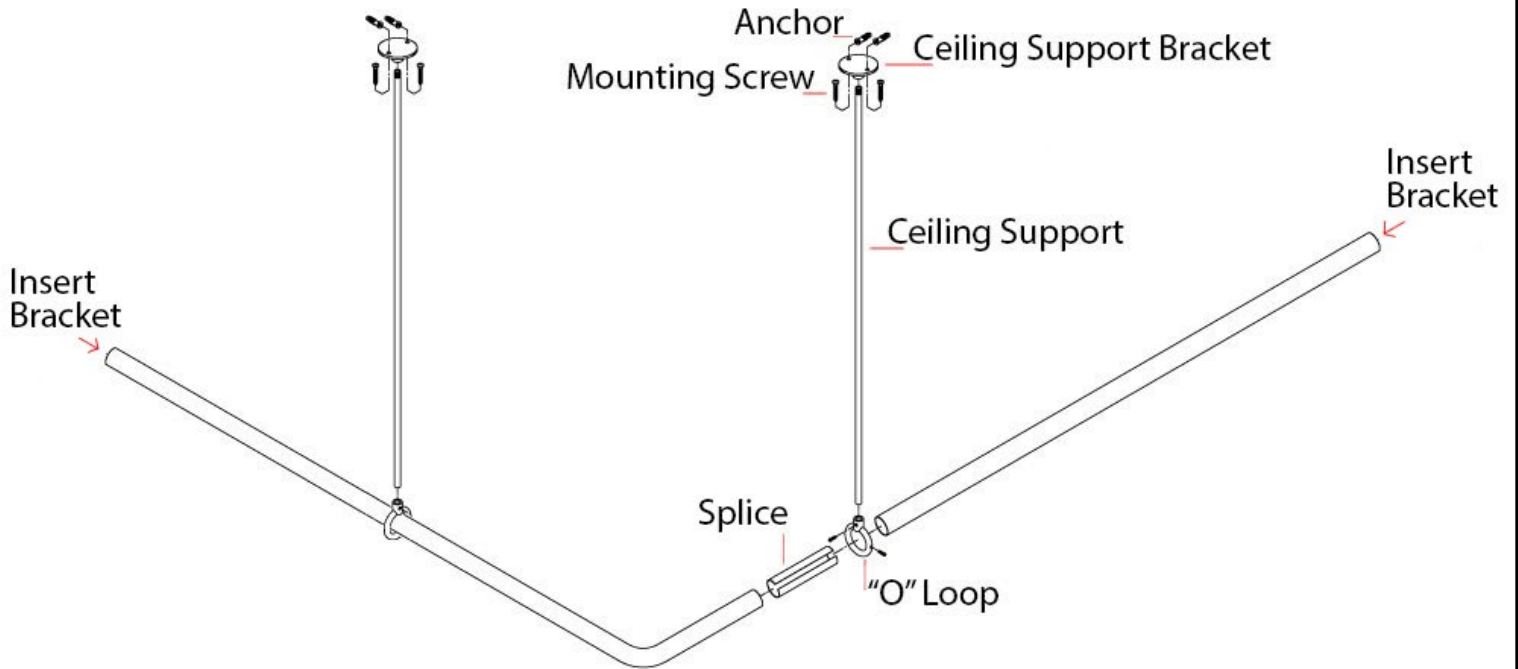

DECORATIVE CORNER SHOWER ROD

BRACKET INSTALLATION